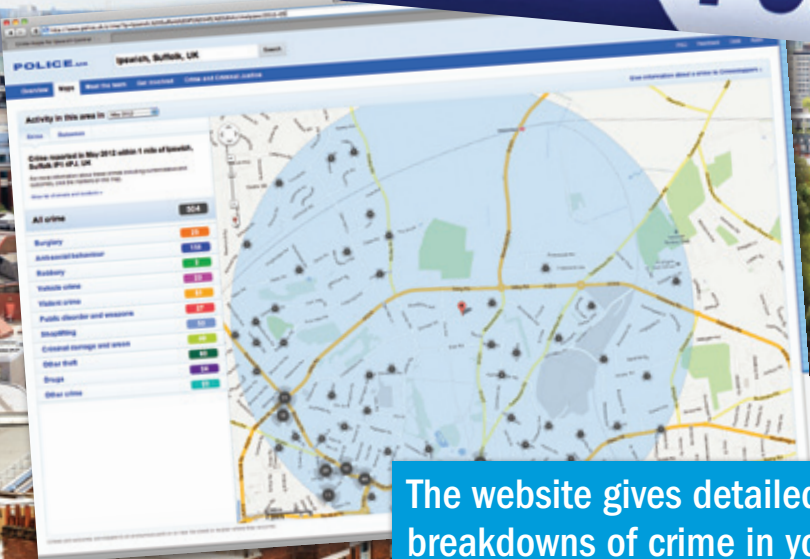

Opening the door on crime and police information

See overleaf how Conservatives are putting information on crime back in the hands of ordinary people...

Why shouldn't information about crime in our area be available to local people?

We think it should, that's why Conservatives in Government have launched a website – www.police.uk – which provides maps showing crime and anti-social behaviour at a street-by-street level in your neighbourhood.

This means you can see, even from your mobile, exactly what crime is happening and where. If you have concerns about the crime you see or how issues are dealt with, you can raise them with the police – the details of your neighbourhood policing team are on the same page.

These crime maps, which will reconnect the police and communities through the power of information, are just the start.

POLICE

POLICE

The website gives detailed breakdowns of crime in your area – www.police.uk